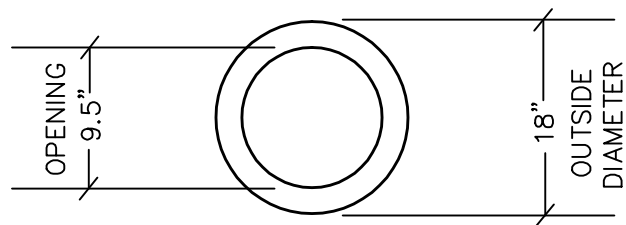

CAIRO PLANTER
MODEL NUMBER 1K-1315

TOP VIEW

SIDE VIEW