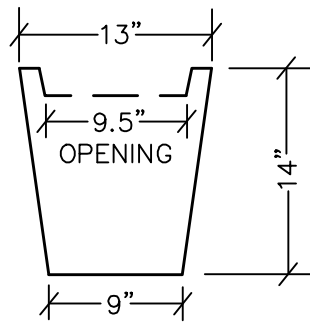

CAIRO PLANTER
MODEL NUMBER 1K-1315

TOP VIEW

SIDE VIEW